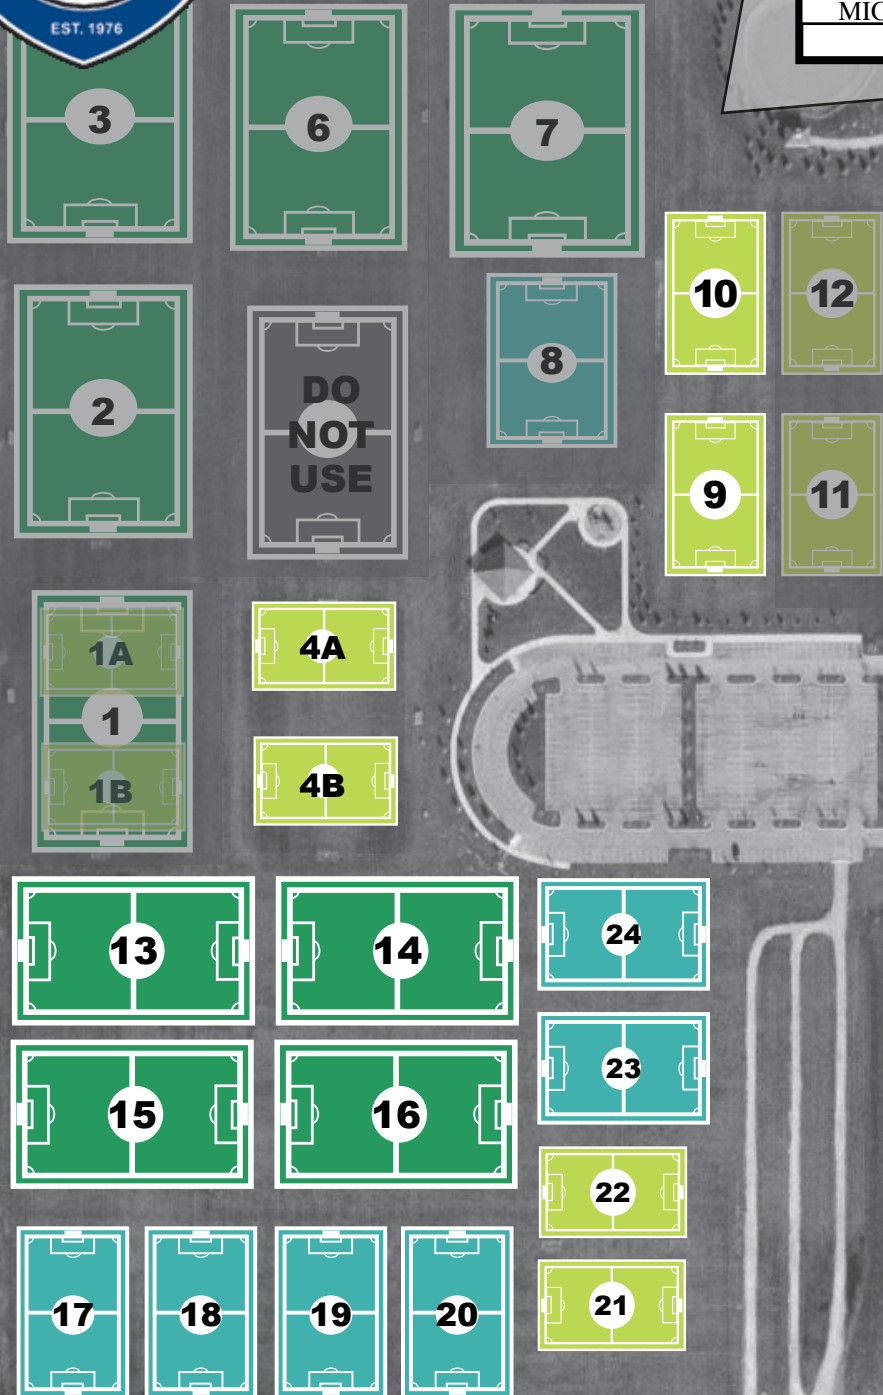

Proctor

Denton

Independence Park

LEGEND	
	6v6 (U9/U10)
	8v8/9v9 (U11/U12)
	11v11 (U13+)
	Field Rested

Independence Park is located off Denton Rd • South of Cherry Hill.
 GPS/Mapquest: 1898 Denton Road • Canton, MI 48188
 42°17'33.75 N - 83°31'32.48 W

FALL 2010 - Updated 7.14.10