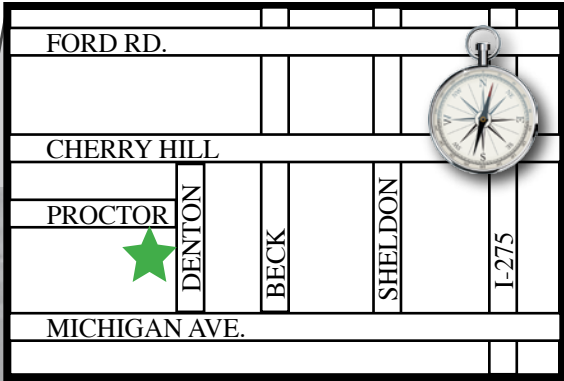

Proctor

Denton

Independence Park

LEGEND	
	6v6 (U9/U10)
	8v8/9v9 (U11/U12)
	11v11 (U13+)
	Field Rested

Independence Park is located off Denton Rd • South of Cherry Hill.
 GPS/Mapquest: 1898 Denton Road • Canton, MI 48188
 42°17'33.75 N - 83°31'32.48 W