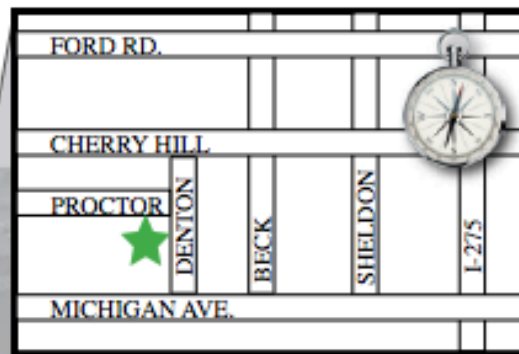

Independence Park

Proctor

LEGEND	
	4v4 (U7)
	7v7 (U8-U9)
	9v9 (U11/U12)
	11v11 (U13+)
	Field Rested

Independence Park is located off Denton Rd • South of Cherry Hill.
 GPS/Mapquest: 1898 Denton Road • Canton, MI 48188
 42°17'33.75 N - 83°31'32.48 W